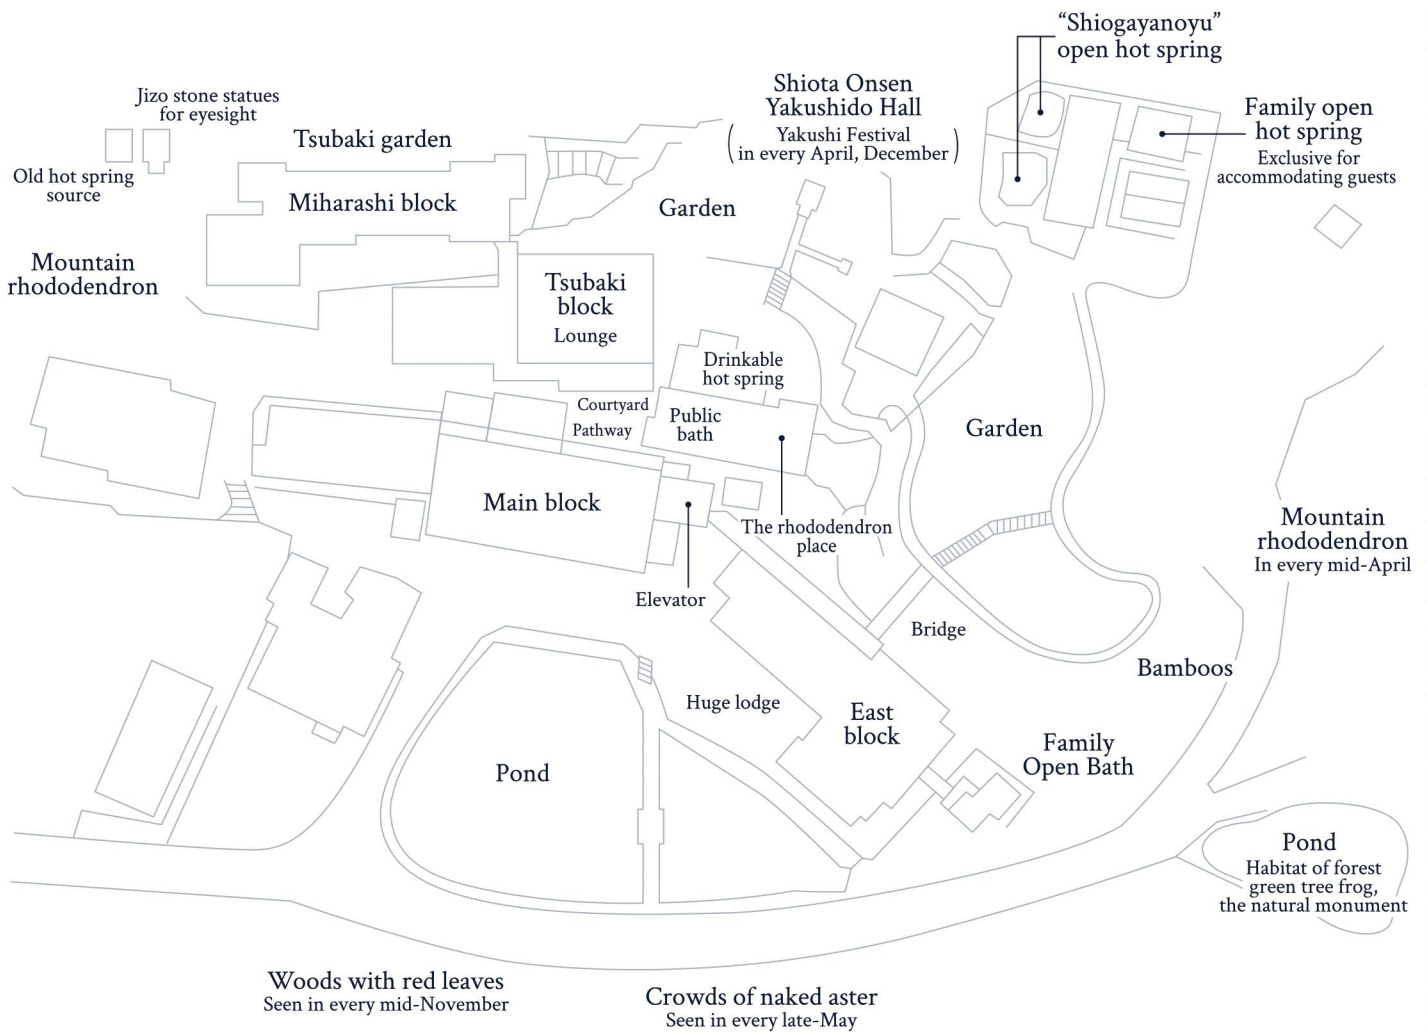

Floor map

Information

Address | 287, Shiota, Yumesaki-cho, Himeji-shi, Hyogo, Japan (671-2112)

TEL | +81-79-336-0020

Transportation | JR Himeji station → Shinki Bus (Shiota onsen – Maenosho) 35 mins
 Chugoku Expressway Fukusaki IC 20 mins
 Sanyo Expressway Himeji nishi IC 25 mins
 Chugoku Expressway Yumesaki Smart IC 5 mins

Car park | 50 free parking spaces